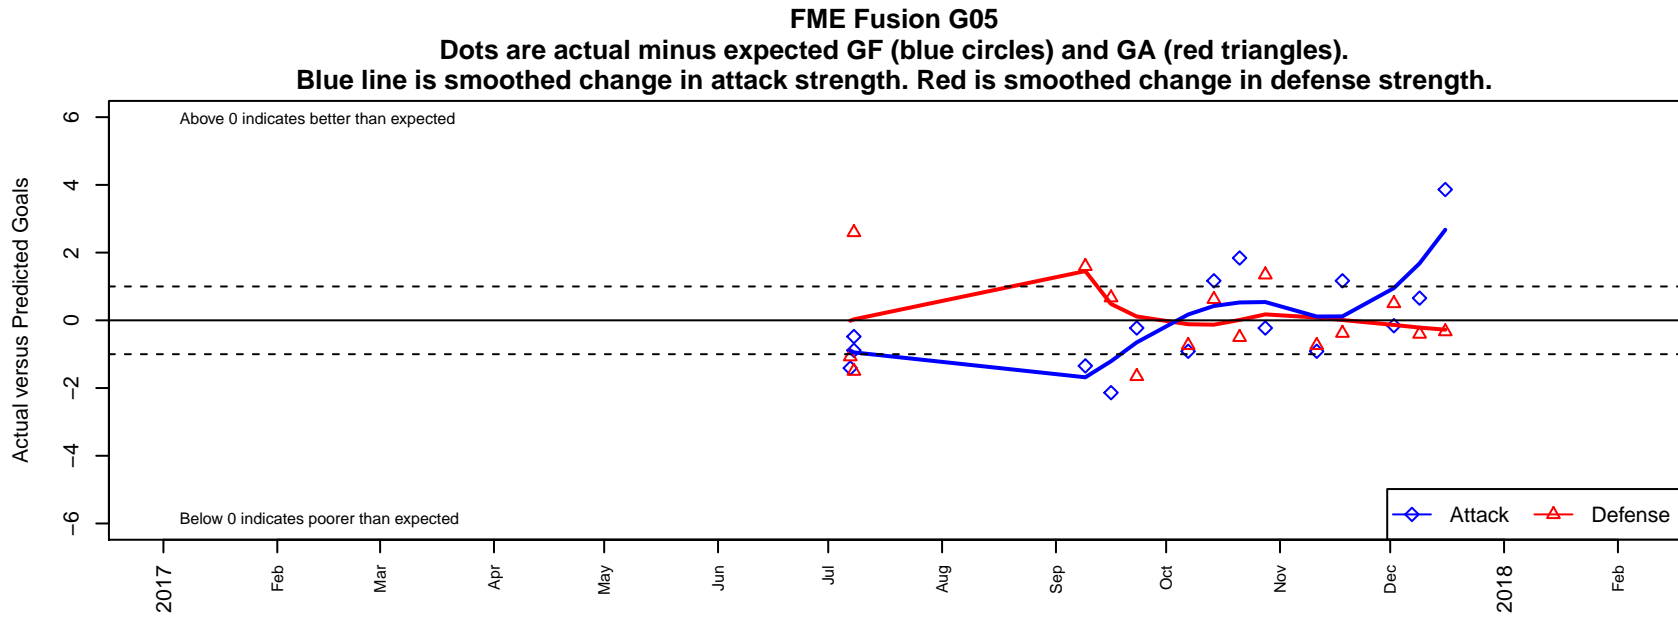

# FME Fusion G05

Fife Milton Edgewood  
Fife, WA  
G05 total strength=569  
attack=0.59 defense=0.34  
fall league = NPSL Div 3 (05) U13

alt names used:  
FME Fusion 05  
FME Fusion G05

Venues played:  
2017 Seattle Cup GU13 Silver  
2017 NPSL Division 3 (05) U13

**attack and defense variance (black dot)  
relative to other teams  
and top 10 in region**

**attack and defense rating  
relative to others at age  
and all opponents in last 13 months**

**Performance relative to 13 month average**