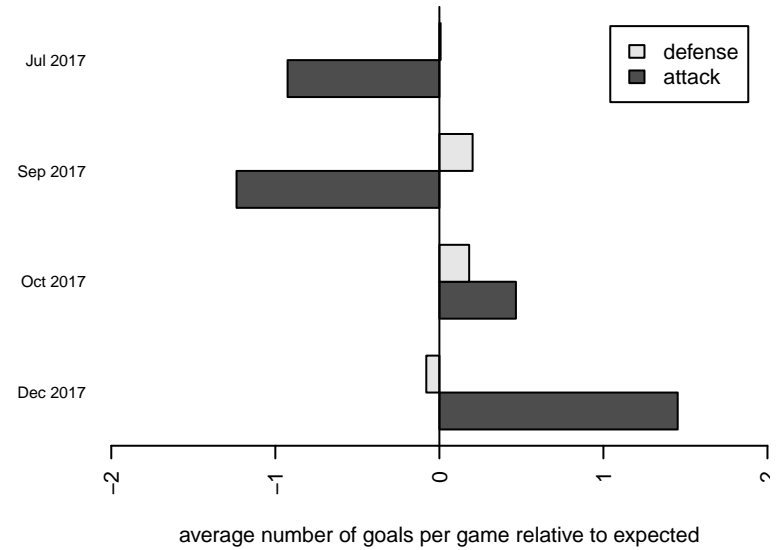

**attack and defense variance (black dot)  
relative to other teams  
and top 10 in region**

**attack and defense rating  
relative to others at age  
and all opponents in last 13 months**

**Performance relative to 13 month average**

**Performance relative to 13 month average**

<b>date</b>	<b>home</b>		<b>away</b>		<b>venue</b>	<b>pred.home</b>	<b>pred.away</b>
2017-12-16	FME Fusion G05	6	Crossfire Select Batig G05	2	2017 NPSL Division 3 (05) U13	2.14	1.67
2017-12-09	Mukilteo Rush G05	3	FME Fusion G05	2	2017 NPSL Division 3 (05) U13	2.59	1.35
2017-12-02	Southlake Select White G05	0	FME Fusion G05	2	2017 NPSL Division 3 (05) U13	0.50	2.16
2017-11-18	FME Fusion G05	6	Kent United White G05	1	2017 NPSL Division 3 (05) U13	4.83	0.62
2017-11-11	FME Fusion G05	1	Highline Select B G05	2	2017 NPSL Division 3 (05) U13	1.91	1.26
2017-10-28	FME Fusion G05	2	NWSC Deception FC G05	1	2017 NPSL Division 3 (05) U13	2.23	2.34
2017-10-21	FME Fusion G05	4	Southlake Select White G05	1	2017 NPSL Division 3 (05) U13	2.16	0.50
2017-10-14	Kent United White G05	0	FME Fusion G05	6	2017 NPSL Division 3 (05) U13	0.62	4.83
2017-10-07	Highline Select B G05	2	FME Fusion G05	1	2017 NPSL Division 3 (05) U13	1.26	1.91
2017-09-23	NWSC Deception FC G05	4	FME Fusion G05	2	2017 NPSL Division 3 (05) U13	2.34	2.23
2017-09-16	Crossfire Select Batig G05	1	FME Fusion G05	0	2017 NPSL Division 3 (05) U13	1.67	2.14
2017-09-09	FME Fusion G05	0	Mukilteo Rush G05	1	2017 NPSL Division 3 (05) U13	1.35	2.59
2017-07-08	Southlake Select Red G05	1	FME Fusion G05	0	2017 Seattle Cup GU13 Silver	3.60	0.48
2017-07-08	FME Fusion G05	0	Seattle United W Blue G05	4	2017 Seattle Cup GU13 Silver	0.89	2.50
2017-07-07	FME Fusion G05	1	FWFC White G05	2	2017 Seattle Cup GU13 Silver	2.41	0.93