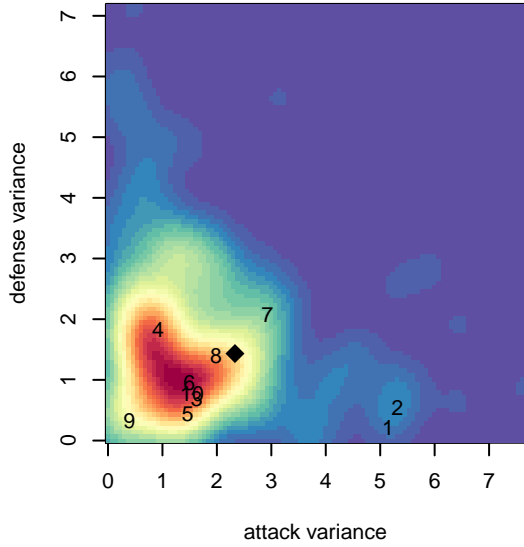

# FME Fusion G05

Fife Milton Edgewood  
Fife, WA  
G05 total strength=569  
attack=0.59 defense=0.34  
fall league = NPSL Div 3 (05) U13

alt names used:  
FME Fusion 05  
FME Fusion G05

Venues played:  
2017 Seattle Cup GU13 Silver  
2017 NPSL Division 3 (05) U13

**attack and defense variance (black dot)  
relative to other teams  
and top 10 in region**

**attack and defense rating  
relative to others at age  
and all opponents in last 13 months**

**Performance relative to 13 month average**