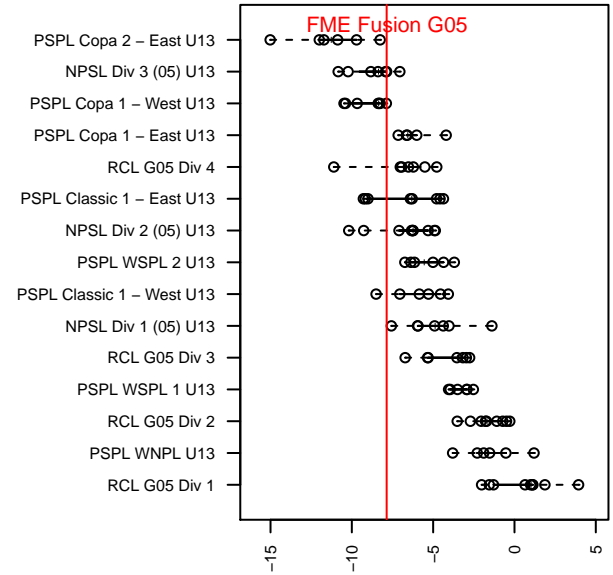

# FME Fusion G05

Fife Milton Edgewood  
Fife, WA  
G05 total strength=569  
attack=0.59 defense=0.34  
fall league = NPSL Div 3 (05) U13

alt names used:  
FME Fusion 05  
FME Fusion G05

Venues played:  
2017 Seattle Cup GU13 Silver  
2017 NPSL Division 3 (05) U13

**attack and defense variance (black dot)  
relative to other teams  
and top 10 in region**

**attack and defense rating  
relative to others at age  
and all opponents in last 13 months**

**Performance relative to 13 month average**