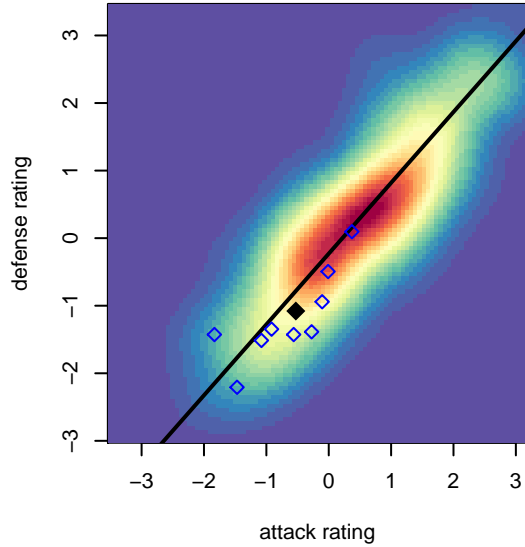

# FME Fusion G05

Fife Milton Edgewood  
Fife, WA  
G05 total strength=569  
attack=0.59 defense=0.34  
fall league = NPSL Div 3 (05) U13

alt names used:  
FME Fusion 05  
FME Fusion G05

Venues played:  
2017 Seattle Cup GU13 Silver  
2017 NPSL Division 3 (05) U13

**attack and defense variance (black dot)  
relative to other teams  
and top 10 in region**

**attack and defense rating  
relative to others at age  
and all opponents in last 13 months**

**Performance relative to 13 month average**