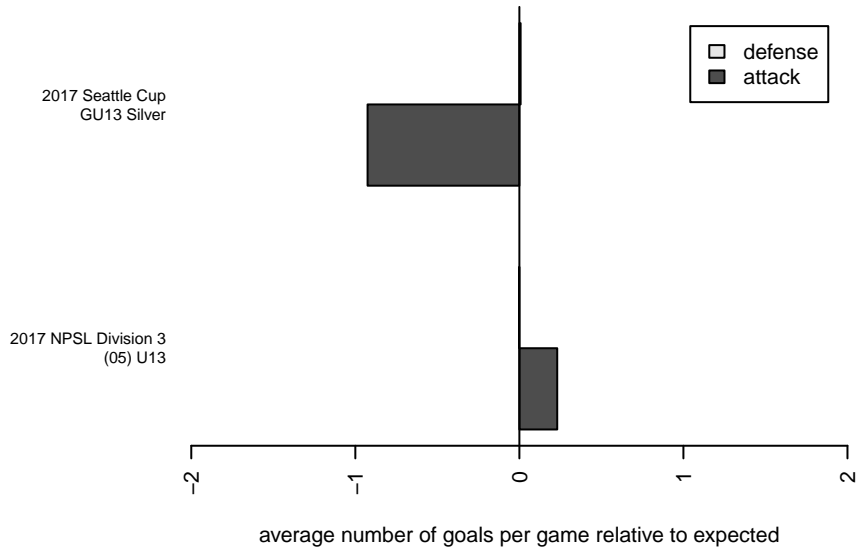

# FME Fusion G05

Fife Milton Edgewood  
Fife, WA  
G05 total strength=569  
attack=0.59 defense=0.34  
fall league = NPSL Div 3 (05) U13

alt names used:  
FME Fusion 05  
FME Fusion G05

Venues played:  
2017 Seattle Cup GU13 Silver  
2017 NPSL Division 3 (05) U13

**attack and defense variance (black dot)  
relative to other teams  
and top 10 in region**

**attack and defense rating  
relative to others at age  
and all opponents in last 13 months**

**Performance relative to 13 month average**